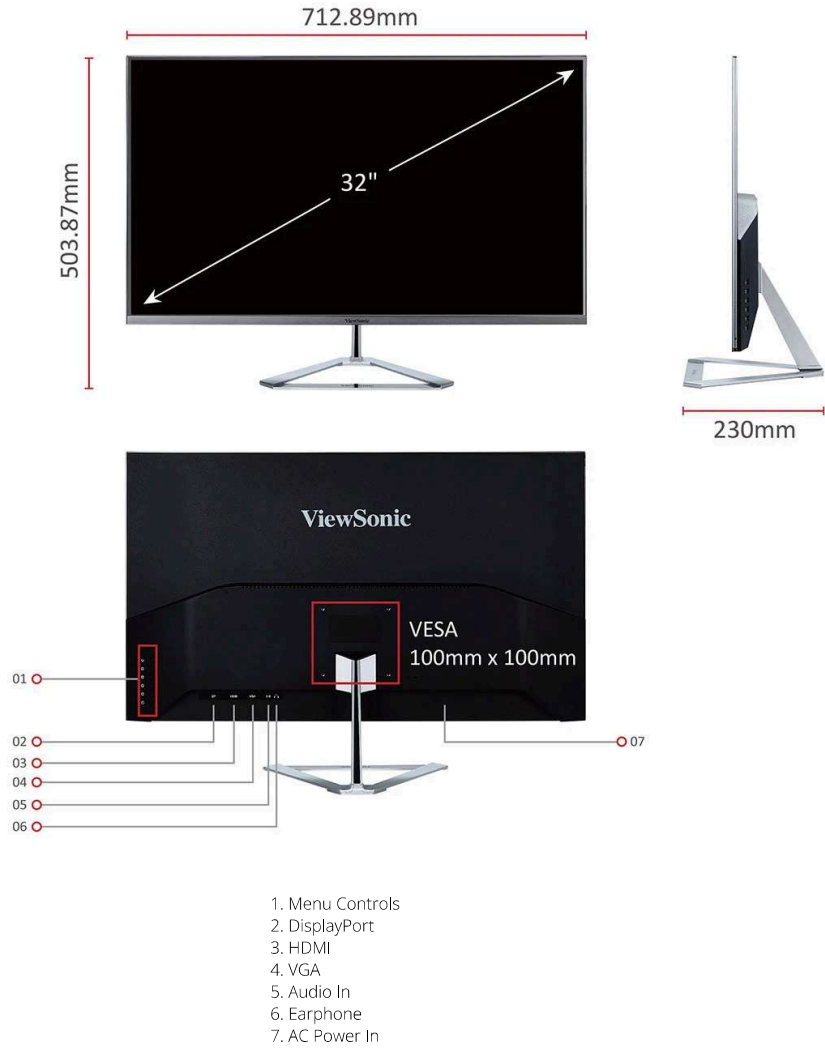

ViewSonic® LCD DISPLAY

VX3276-MHD-3

Key Features

- SuperClear® IPS Technology
- Frameless Bezel and metallic triangle stand
- Full HD 1080p resolution
- 75Hz Refresh Rate with Adaptive Sync
- HDR10 Support

Product Description

The ViewSonic VX3276-MHD-3 is the perfect blend of style and performance with features that include a sizeable 32" (31.5" viewable) Full HD display and minimalist design. With an ultra-slim profile, metallic silver triangle stand, and sleek edge-to-edge frameless bezel, the monitor has a premium feel that fits nicely both at home and in the office. VX3276-MHD-3 features 1080p resolution, IPS-type panel technology and support for industry standard HDR10. Combined with dual integrated speakers, this monitor produces astonishing visual and sound effects from multimedia contents.

Visit Us www.viewsonic.com

DISPLAY

Display Size (in.):	32
Viewable Area (in.):	31.5
Panel Type:	IPS Technology
Resolution:	1920 x 1080
Resolution Type:	FHD (Full HD)
Static Contrast Ratio:	1,200:1 (typ)
Dynamic Contrast Ratio:	80M:1
High Dynamic Range:	HDR10
Light Source:	LED
Brightness:	250 cd/m ² (typ)
Colors:	16.7M
Color Space Support:	8 bit true
Aspect Ratio:	16:9
Response Time (Typical GTG):	4ms
Viewing Angles:	178° horizontal, 178° vertical
Backlight Life (Hours):	30000 Hrs (Min)
Curvature:	Flat
Refresh Rate (Hz):	75
Variable Refresh Rate Technology:	Yes
Blue Light Filter:	Yes
Flicker-Free:	Yes
Color Gamut:	NTSC: 72% size (Typ) sRGB: 104% size (Typ)
Pixel Pitch:	0.364 mm (H) x 0.364 mm (V)
Surface Treatment:	Anti-Glare (Semi-Glossy), Hard Coating (3H)

COMPATIBILITY

PC Resolution (max):	1920x1080
Mac® Resolution (max):	1920x1080
PC Operating System:	Windows 7/8/8.1/10/11 certified; macOS tested
Mac® Resolution (min):	1920x1080

CONNECTOR

VGA:	1
3.5mm Audio In:	1
3.5mm Audio Out:	1
HDMI 1.4:	1
DisplayPort:	1
Power in:	3-pin Socket (IEC C14 / CEE22)