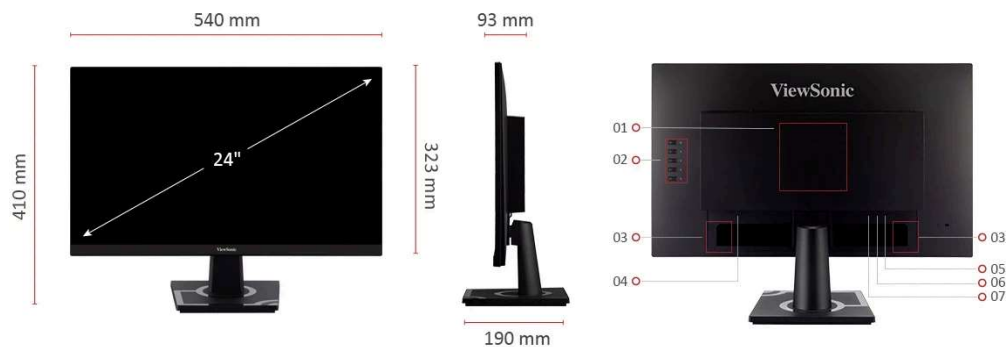

1. VESA Compatible(Wall Mount 100 x 100mm)
2. Menu Controls
3. Internal Speakers
4. AC in
5. Audio Out
6. DisplayPort
7. HDMI x 2

Visit Us

www.viewsonic.com

DISPLAY

Display Size (in.):	24
Viewable Area (in.):	23.8
Panel Type:	IPS Technology
Resolution:	1920 x 1080
Resolution Type:	FHD (Full HD)
Static Contrast Ratio:	1,000:1 (typ)
Dynamic Contrast Ratio:	80M:1
Light Source:	LED
Brightness:	250 cd/m ² (typ)
Colors:	16.7M
Color Space Support:	8 bit (6 bit + FRC)
Aspect Ratio:	16:9
Response Time (Typical GTG):	1ms
Viewing Angles:	178° horizontal, 178° vertical
Backlight Life (Hours):	30000 Hrs (Min)
Curvature:	Flat
Refresh Rate (Hz):	144
Variable Refresh Rate Technology:	FreeSync
Blue Light Filter:	Yes
Flicker-Free:	Yes
Color Gamut:	NTSC: 85% size (Typ) sRGB: 120% size (Typ)
Pixel Pitch:	0.275 mm (H) x 0.275 mm (V)
Surface Treatment:	Anti-Glare, Hard Coating (3H)

COMPATIBILITY

PC Resolution (max):	1920x1080
Mac® Resolution (max):	1920x1080
PC Operating System:	Windows 11 certified; macOS tested
Mac® Resolution (min):	1920x1080

CONNECTOR

3.5mm Audio Out:	1
HDMI 1.4:	2
DisplayPort:	1
Power in:	3-pin Socket (IEC C14 / CEE22)

VIDEO INPUT

Digital Sync:	TMDS - HDMI (v1.4), PCI-E - DisplayPort (v1.2)
---------------	--

ERGONOMICS

Tilt (Forward/Back):	-5° / 20°
----------------------	-----------

WEIGHT (IMPERIAL)

Net (lbs):	7.7
Net Without Stand (lbs):	6.8
Gross (lbs):	11.7

DIMENSIONS (METRIC) (WXHxD)

Packaging (mm):	599 x 415 x 125
Physical (mm):	540 x 410 x 190
Physical Without Stand (mm):	540 x 323 x 48

GENERAL

Regulations:	BIS
PACKAGE CONTENTS:	VX2405-P-MHD x1, 3-pin Plug (IEC C13 / CEE22) x1, HDMI Cable (v1.4; Male-Male) x1, Quick Start Guide x1
Recycle/Disposal:	Please dispose of in accordance with local, state or federal laws.
Warranty:	*Warranty offered may differ from market to market