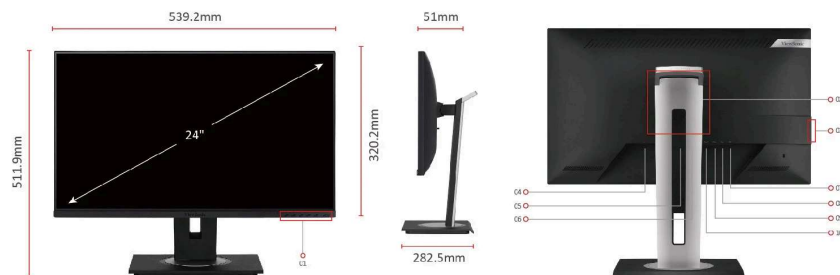

ViewSonic  LCD DISPLAY
VG2456

Key Features

- Docking monitor featuring USB Type-C and Ethernet
- Daisy chain enabled
- Flexible connectivity with HDMI, DP, DP out, USB Type-C, Ethernet, and USB 3.2
- Ergonomic design including 40° tilt, 130mm height adjustment, swivel and pivot
- Three-sided frameless bezel

Product Description

The ViewSonic VG2456 monitor is a 24" (23.8" viewable) 1080p IPS Docking monitor featuring USB Type-C and Ethernet. With the built-in USB Type-C port, you can charge and display content through a single cable from your device, enabling connection with your laptop via a single USB cable to keep the workstation tidy while using it as a docking monitor. Additionally, the Ethernet port can provide fast and stable network connection. The monitor is also equipped with DisplayPort, HDMI, and three USB Type-A ports to expand your efficiency. You can also daisy chain monitors from the Type-C or DP port. The three-sided frameless bezel design lets you enjoy an uninterrupted view of content across multiple monitors. An advanced ergonomic design offers the widest range of adjustments available for maximum comfort; including pivot, swivel, height adjustment, and an impressive 40° tilt, allowing you to use the monitor while standing or having strategic group discussions around the screen. Packaging is environmentally friendly and offers quick and easy out-of-the-box setup, making the VG2456 monitor perfect for business environments.