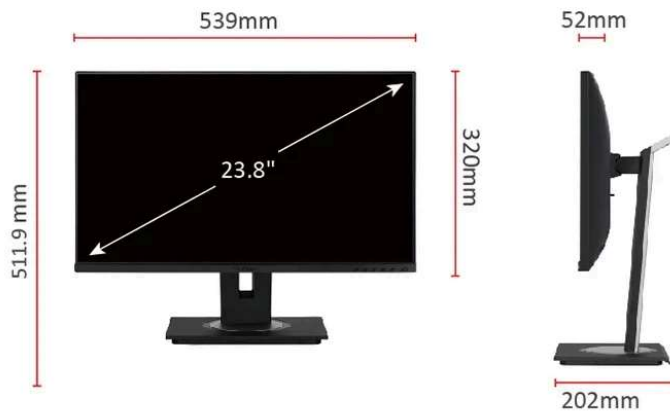

ViewSonic® LCD DISPLAY VG2455

Key Features

- USB Type-C
- Frameless bezel
- SuperClear® IPS technology
- HDMI, DisplayPort and VGA inputs
- vDisplay Manager (free download)

Product Description

The ViewSonic VG2455 is a 24" (23.8" viewable) 1080P IPS monitor designed to fit the modern office space. The monitor comes with a built-in USB Type-C port. Simply charge and display content through a single cable from your device, enabling connection with your laptop by a single USB cable to keep the workstation neat while also use it as a docking monitor. In addition, the monitor is equipped with DisplayPort, HDMI, VGA, and three USB Type-A ports to expand your efficiency. The three-sided frameless bezel design lets you enjoy an uninterrupted view of content across multiple monitors. An advanced ergonomic design offers the widest range of adjustments available for maximum comfort; including pivot, swivel, height adjustment, and an impressive 40° tilt, allowing you to use the monitor while standing or have strategic group discussions around the screen. Packaging is environmentally friendly and offers quick and easy out-of-the-box setup, making VG2455 series monitors perfect for business environments.

Visit Us www.viewsonic.com

DISPLAY

Display Size (in.):	24
Viewable Area (in.):	23.8
Panel Type:	IPS Technology
Resolution:	1920 x 1080
Resolution Type:	FHD (Full HD)
Static Contrast Ratio:	1,000:1 (typ)
Dynamic Contrast Ratio:	50M:1
Light Source:	LED
Brightness:	250 cd/m ² (typ)
__ Brightness (PCS):	250 cd/m ² (typ)
Colors:	16.7M
Color Space Support:	8 bit (6 bit + A-FRC)
Aspect Ratio:	16:9
Response Time (Typical GTG):	5ms
Response Time (GTG w/OD):	5ms
Viewing Angles:	178° horizontal, 178° vertical
Backlight Life (Hours):	30000 Hrs (Min)
Curvature:	Flat
Refresh Rate (Hz):	60
Blue Light Filter:	Yes
Flicker-Free:	Yes
Color Gamut:	NTSC: 72% size (Typ) sRGB: 102% size / 93% coverage (Typ)
Pixel Pitch:	0.275 mm (H) x 0.275 mm (V)
Surface Treatment:	Anti-Glare, Hard Coating (3H)