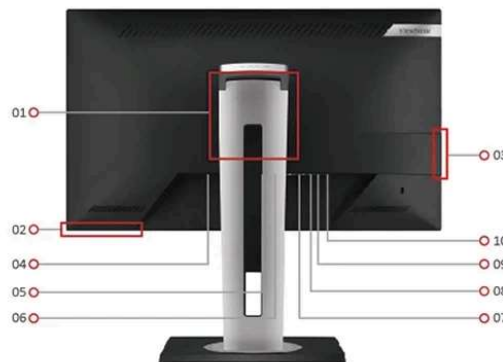

ViewSonic® LCD DISPLAY VG2455

Key Features

- USB Type-C
- Frameless bezel
- SuperClear® IPS technology
- HDMI, DisplayPort and VGA inputs
- vDisplay Manager (free download)

Product Description

The ViewSonic VG2455 is a 24" (23.8" viewable) 1080P IPS monitor designed to fit the modern office space. The monitor comes with a built-in USB Type-C port. Simply charge and display content through a single cable from your device, enabling connection with your laptop by a single USB cable to keep the workstation neat while also use it as a docking monitor. In addition, the monitor is equipped with DisplayPort, HDMI, VGA, and three USB Type-A ports to expand your efficiency. The three-sided frameless bezel design lets you enjoy an uninterrupted view of content across multiple monitors. An advanced ergonomic design offers the widest range of adjustments available for maximum comfort; including pivot, swivel, height adjustment, and an impressive 40° tilt, allowing you to use the monitor while standing or have strategic group discussions around the screen. Packaging is environmentally friendly and offers quick and easy out-of-the-box setup, making VG2455 series monitors perfect for business environments.

- 1. VESA Compatible (Wall Mount 100 x 100 mm)
- 7. VGA
- 8. USB Type C

- 2. Menu Control Panel
 - 3. USB 3.2 down stream x 2
 - 4. AC In
 - 5. DisplayPort
 - 6. HDMI
 - 9. USB 3.2 up stream
 - 10. USB 3.2 down stream
-