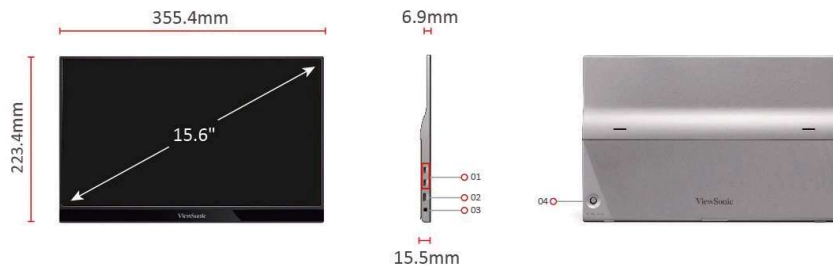

ViewSonic® LCD DISPLAY VG1655

Key Features

- Compact, lightweight and portable
- Easily extend display to a larger screen from mobile devices
- 60W USB-C one cable solution for multimedia transfer and power charging
- Elegant, durable metallic design with a foldable stand
- Flexible display setup – work at any angle

Product Description

The ViewSonic VG1655 is a portable 16" Full HD monitor perfect for overcoming one-screen limitations outside the office. Extend the screen from phones, tablets, or laptops for mobile work, one-on-one presentations, or leisure entertainment. The two universal USB Type C connectors provide a one-cable solution for audiovisual and power signal transmission. The adjustable wide stand and pivot-able display will support your working angles. With the anti-slip cover, metal case, and aluminum stand, reliability is embodied in the design.

1. USB Type C x2
2. Mini HDMI
3. Audio Out
4. Joy Key

Visit Us

www.viewsonic.com

DISPLAY

Display Size (in.):	16
Viewable Area (in.):	15.6
Panel Type:	IPS Technology
Resolution:	1920 x 1080
Resolution Type:	FHD (Full HD)
Static Contrast Ratio:	800:1 (typ)
Dynamic Contrast Ratio:	50M:1
Light Source:	LED
Brightness:	250 cd/m ² (typ)
Colors:	16.2M
Color Space Support:	8 bit (6 bit + FRC)
Aspect Ratio:	16:9
Response Time (Typical GTG):	6.5ms
Response Time (GTG w/OD):	6.551ms
Response Time (Typical Tr+Tf):	30ms
Viewing Angles:	178° horizontal, 178° vertical, CR>5; 170° horizontal, 170° vertical, CR>10
Backlight Life (Hours):	15000 Hrs (Min)
Curvature:	Flat
Refresh Rate (Hz):	60
Blue Light Filter:	Yes
Color Gamut:	NTSC: 45% size (Typ) sRGB: 64% size (Typ)
Pixel Pitch:	0.179 mm (H) x 0.179 mm (V)
Surface Treatment:	Anti-Glare, Hard Coating (3H)