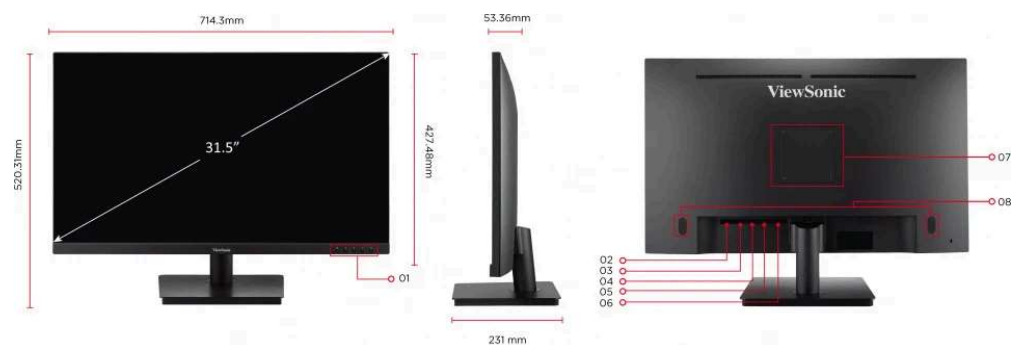

ViewSonic® LCD DISPLAY VA3209U-2K

Key Features

- SuperClear® IPS panel
- 2K QHD 2560 X 1440 resolution
- HDMI, Display Port, and USB-C inputs for simple connectivity and 65W power delivery
- Variable Refresh Rate eliminates screen tearing and reduce stuttering
- HDR10 Delivers Stellar Contrast and Color Accuracy

1. Menu Control Panel
2. Power In
3. HDMI
4. Display Port
5. Type-C
6. Audio Out

7. VESA Compatible(Wall Mount 100 x 100 mm)
8. Speakers

Visit Us

www.viewsonic.com

DISPLAY

Display Size (in.):	32
Viewable Area (in.):	31.5
Panel Type:	IPS Technology
Resolution:	2560 x 1440
Resolution Type:	QHD (Quad HD)
Static Contrast Ratio:	1,200:1 (typ)
Dynamic Contrast Ratio:	50M:1
High Dynamic Range:	HDR10
Light Source:	LED
Brightness:	250 cd/m ² (typ)
Colors:	1.07B
Color Space Support:	10 bit (8 bit + FRC)
Aspect Ratio:	16:9
Response Time (Typical GTG):	4ms
Viewing Angles:	178° horizontal, 178° vertical
Backlight Life (Hours):	30000 Hrs (Min)
Curvature:	Flat
Refresh Rate (Hz):	75
Variable Refresh Rate Technology:	Yes
Blue Light Filter:	Yes
Flicker-Free:	Yes
Color Gamut:	NTSC: 72% size (Typ) sRGB: 104% size (Typ)
Pixel Pitch:	0.273 mm (H) x 0.273 mm (V)
Surface Treatment:	Anti-Glare, Hard Coating (3H)

COMPATIBILITY

PC Resolution (max):	2560x1440
Mac® Resolution (max):	2560x1440
PC Operating System:	Windows 10/11 certified; macOS tested
Mac® Resolution (min):	2560x1440

CONNECTOR

USB 3.2 Type C DisplayPort Alt mode only :	1 (65W power charger)
3.5mm Audio Out:	1
HDMI 1.4:	1
DisplayPort:	1
Power in:	DC Socket (Center Positive)