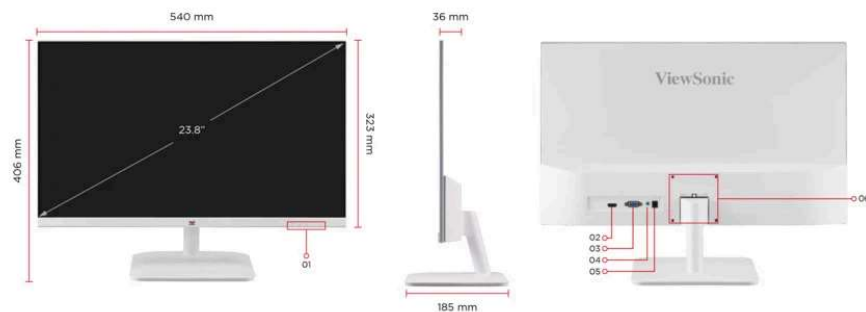

1. Menu Control
2. HDMI
3. VGA
4. 3.5mm Audio Out
5. DC In
6. VESA Compatible(Wall Mount 75 x 75 mm)

Visit Us www.viewsonic.com

DISPLAY

Display Size (in.):	24
Viewable Area (in.):	23.8
Panel Type:	IPS Technology
Resolution:	1920 x 1080
Resolution Type:	FHD (Full HD)
Static Contrast Ratio:	1,000:1 (typ)
Dynamic Contrast Ratio:	50M:1
Light Source:	LED
Brightness:	250 cd/m ² (typ)
Colors:	16.7M
Color Space Support:	8 bit (6 bit + FRC)
Aspect Ratio:	16:9
Response Time (MPRT):	1ms
Viewing Angles:	178° horizontal, 178° vertical
Backlight Life (Hours):	30000 Hrs (Min)
Curvature:	Flat
Refresh Rate (Hz):	100
Variable Refresh Rate Technology:	Yes
Blue Light Filter:	Yes
Flicker-Free:	Yes
Color Gamut:	NTSC: 75% size (Typ) sRGB: 105% size / 99% coverage (Typ)
Pixel Size:	0.275 mm (H) x 0.275 mm (V)
Surface Treatment:	Anti-Glare, Hard Coating (3H)

WEIGHT (METRIC)

Net (kg):	2.7
Net Without Stand (kg):	2.4
Gross (kg):	3.7

DIMENSIONS (IMPERIAL) (WXHXD)

Packaging (in.):	23.6 x 15.6 x 4.4
Physical (in.):	21.3 x 16 x 7.3
Physical Without Stand (in.):	21.3 x 12.7 x 1.4