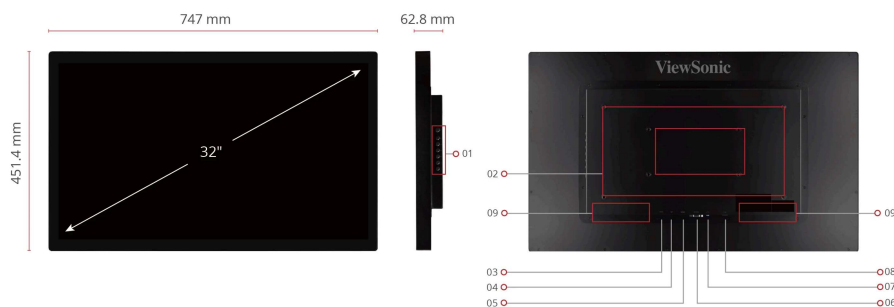

1. Menu Control Panel	7. Audio In
2. VESA Compatible(Wall Mount 400 x 200mm)(Wall Mount 200 x 100mm)	8. USB 2.0
3. DC in	9. Speaker 2W
4. Display Port	
5. HDMI	
6. RS232