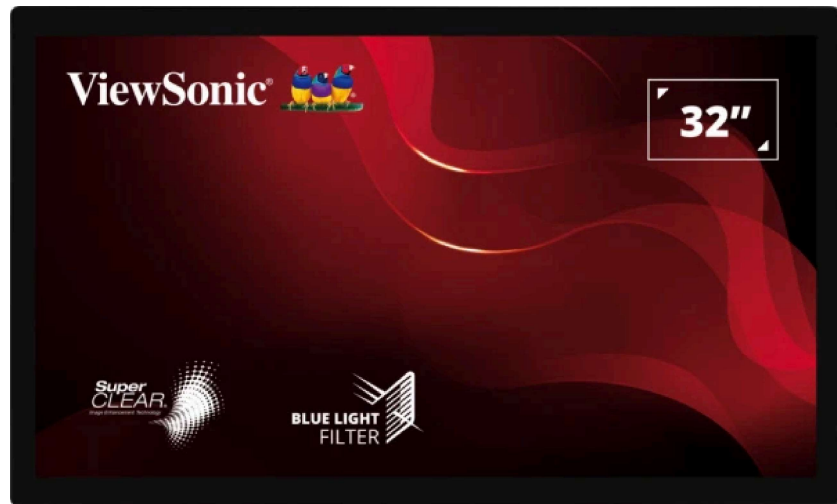

## Product Description

The ViewSonic's TD3207 is the ideal solution for commercial and industrial spaces. Designed for heavy, continuous usage, the open frame series TD3207 delivers a 24/7 long-life. Resistant to moisture and scratches, the 3mm thick glass screen features an intuitive 10-point PCAP touch technology for maximum interactivity. Featuring SuperClear® AMVA panel technology, the device delivers lifelike imagery, vivid color, and constant brightness of up to 450 nits. Connection options include HDMI and DisplayPort inputs for effortless sharing capabilities and an RS232 allows you to control the device remotely. Equipped with VESA mounting design for any surface and screen orientation, the touch screen is the perfect display for various environments.