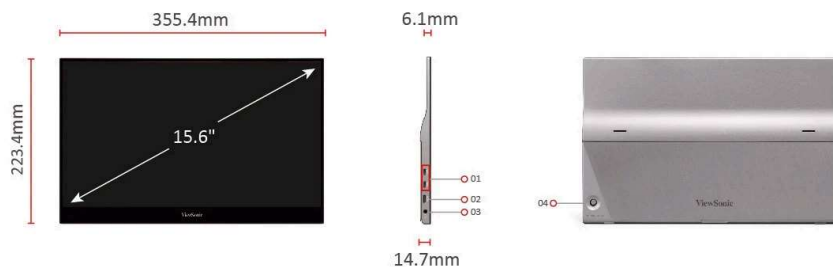

1. USB Type C x2
2. Mini HDMI
3. Audio Out
4. Joy Key

Visit Us

www.viewsonic.com

DISPLAY

Display Size (in.):	16
Viewable Area (in.):	15.6
Panel Type:	IPS Technology
Resolution:	1920 x 1080
Resolution Type:	FHD (Full HD)
Static Contrast Ratio:	800:1 (typ)
Dynamic Contrast Ratio:	50M:1
Light Source:	LED
Brightness:	250 cd/m ² (typ)
Colors:	262K
Color Space Support:	6 bit true
Aspect Ratio:	16:9
Response Time (Typical GTG):	6.5ms
Response Time (GTG w/OD):	6.599ms
Response Time (Typical Tr+Tf):	30ms
Viewing Angles:	178° horizontal, 178° vertical, CR>5; 170° horizontal, 170° vertical, CR>10
Backlight Life (Hours):	15000 Hrs (Min)
Curvature:	Flat
Refresh Rate (Hz):	60
Blue Light Filter:	Yes
Color Gamut:	NTSC: 45% size (Typ) sRGB: 64% size (Typ)
Pixel Pitch:	0.179 mm (H) x 0.179 mm (V)
Touch Screen:	Projected Capacitive, 10-point multi-touch
Surface Treatment:	Glossy w/ anti-finger print, Hard Coating (≥6H)
Cover Glass Thickness:	0.8mm

DIMENSIONS (IMPERIAL) (WXHXD)

Packaging (in.):	17.3 x 11.3 x 3.5
Physical (in.):	13.99 x 8.8 x 0.58
Physical Without Stand (in.):	13.99 x 8.8 x 0.58

DIMENSIONS (METRIC) (WXHXD)

Packaging (mm):	440 x 288 x 89
Physical (mm):	355.46 x 223.44 x 14.7
Physical Without Stand (mm):	355.46 x 223.44 x 14.7