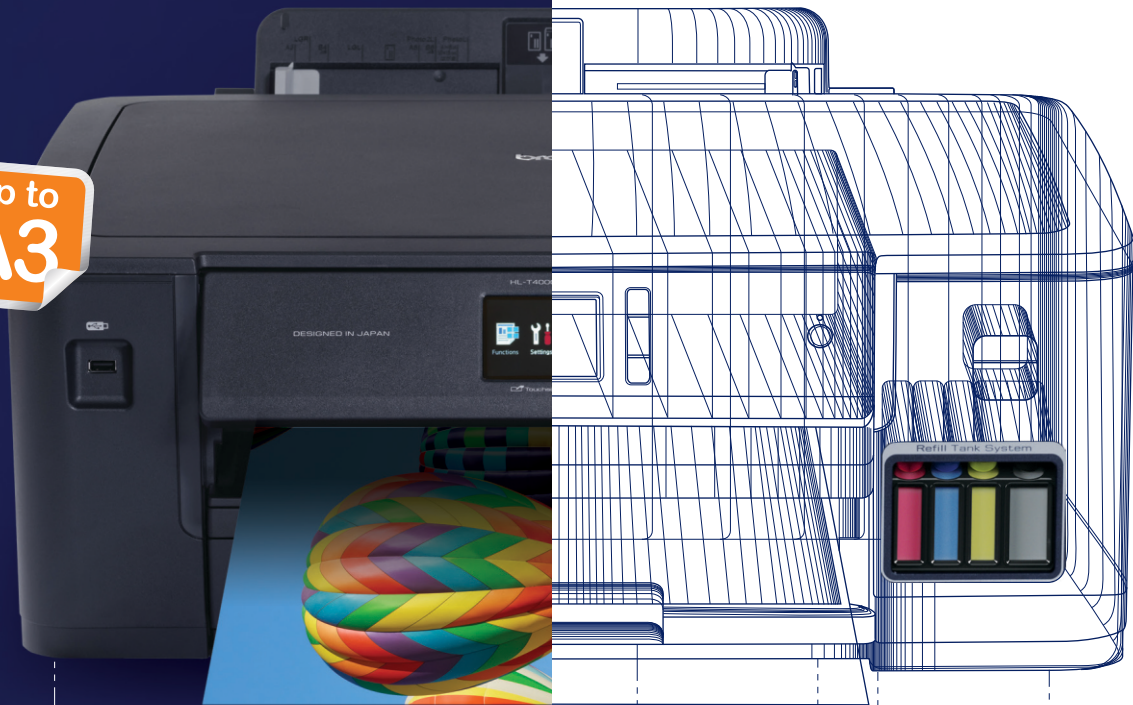

HL-T4000DW
A3 Ink Tank Printer

brother
at your side

Efficiency Engineered

up to
A3

Flexible Connectivity
Fast Print Speed

Quality Precision
Cost Effective

**Global
Brand
from
JAPAN**